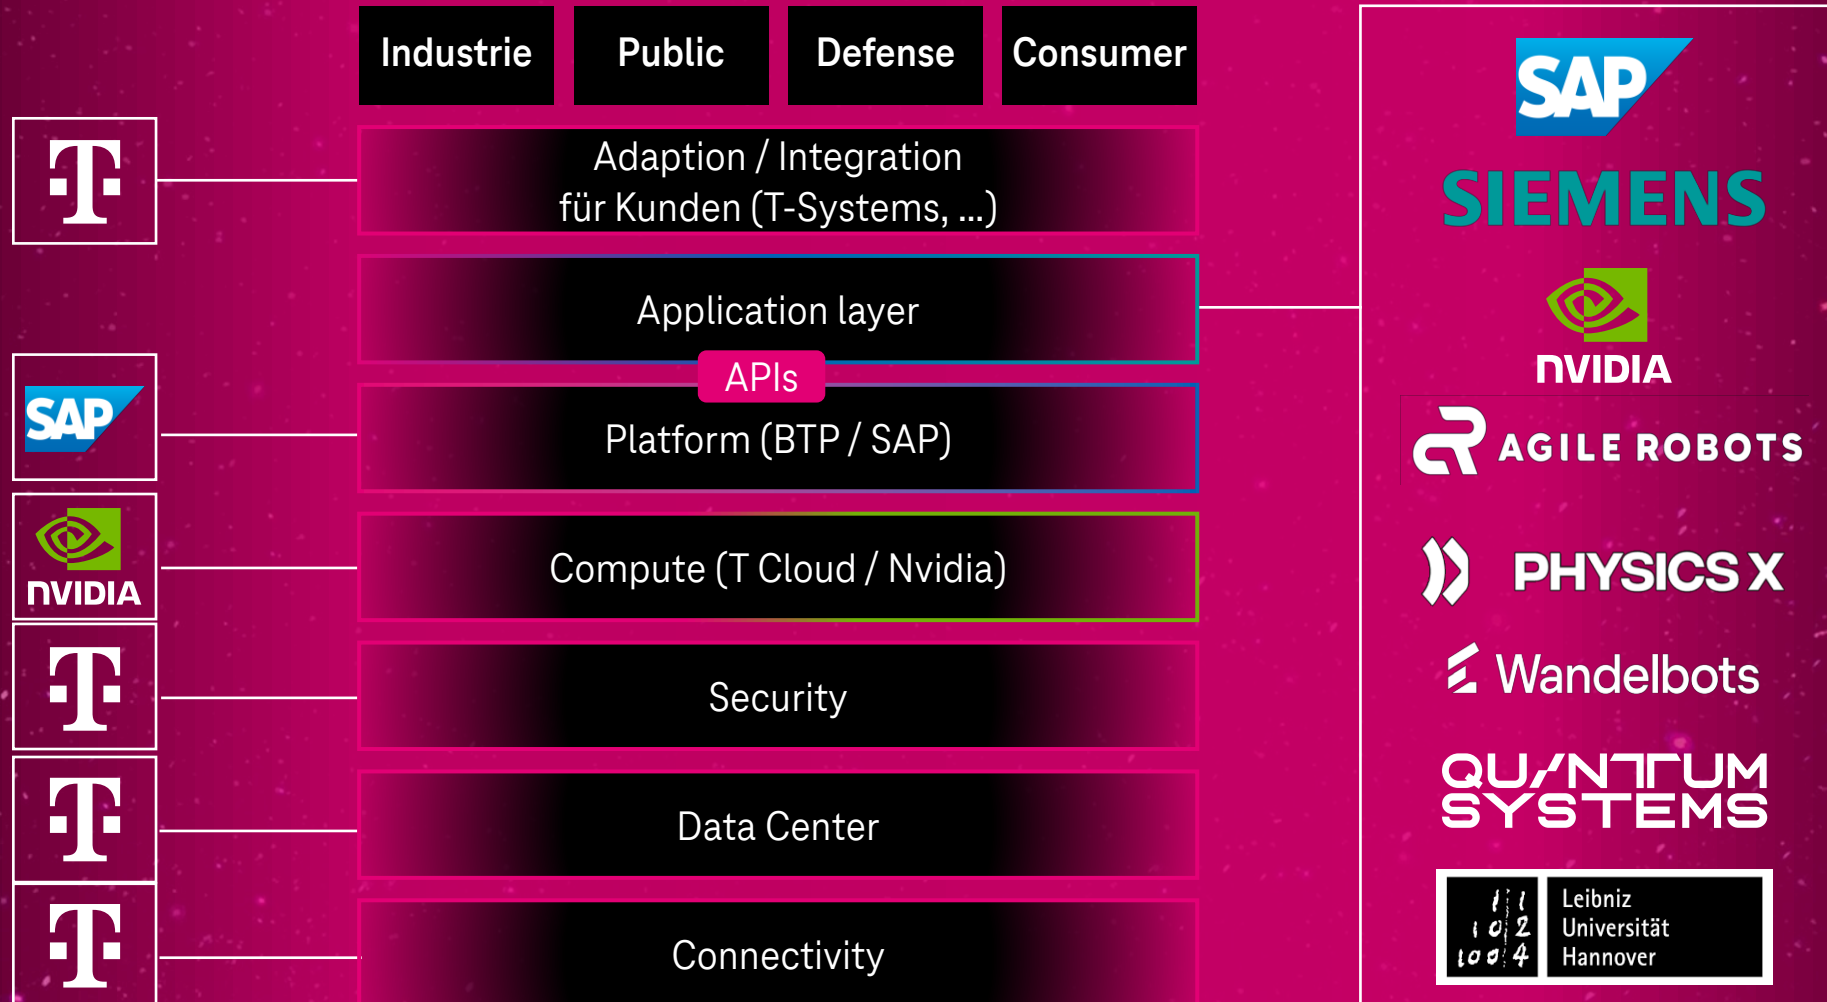

Wir stellen den ersten kompletten, sicheren & souveränen KI-Stack mit starken Partnern